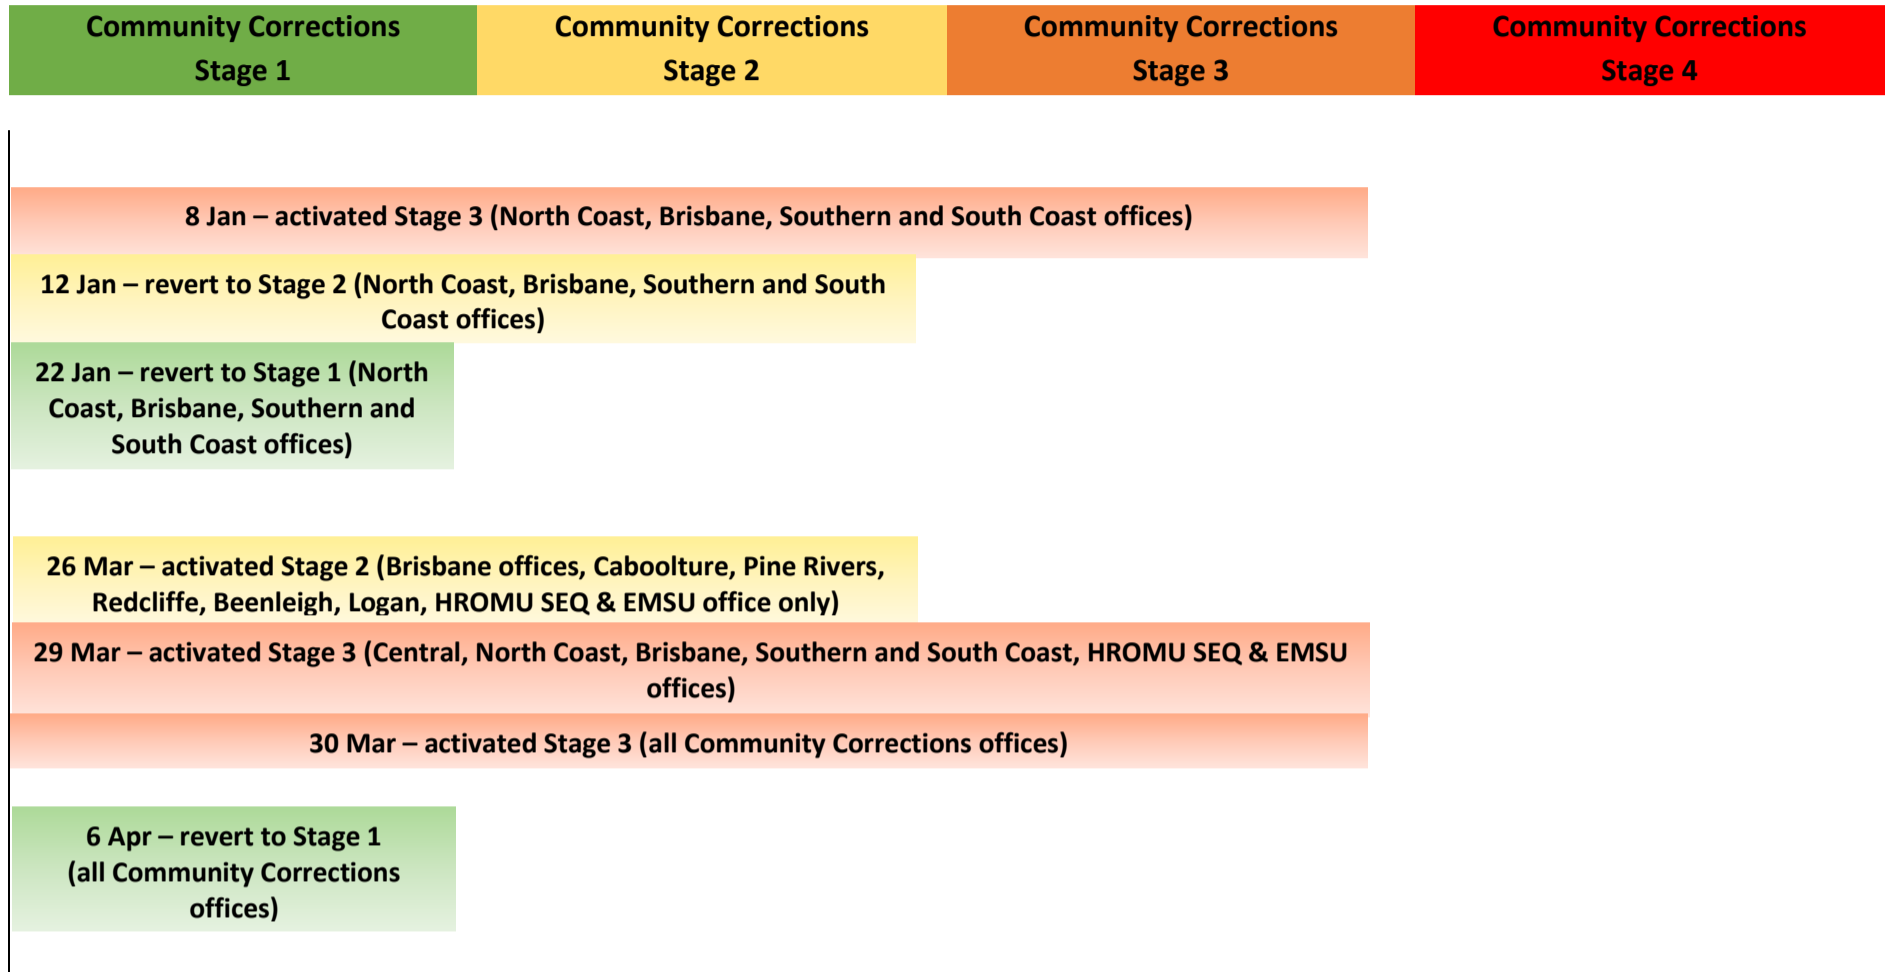

# Community Corrections Stage Restriction Timeline

from January 2021 to Present

# Community Corrections Stage Restriction Timeline

from January 2020 to December 2020