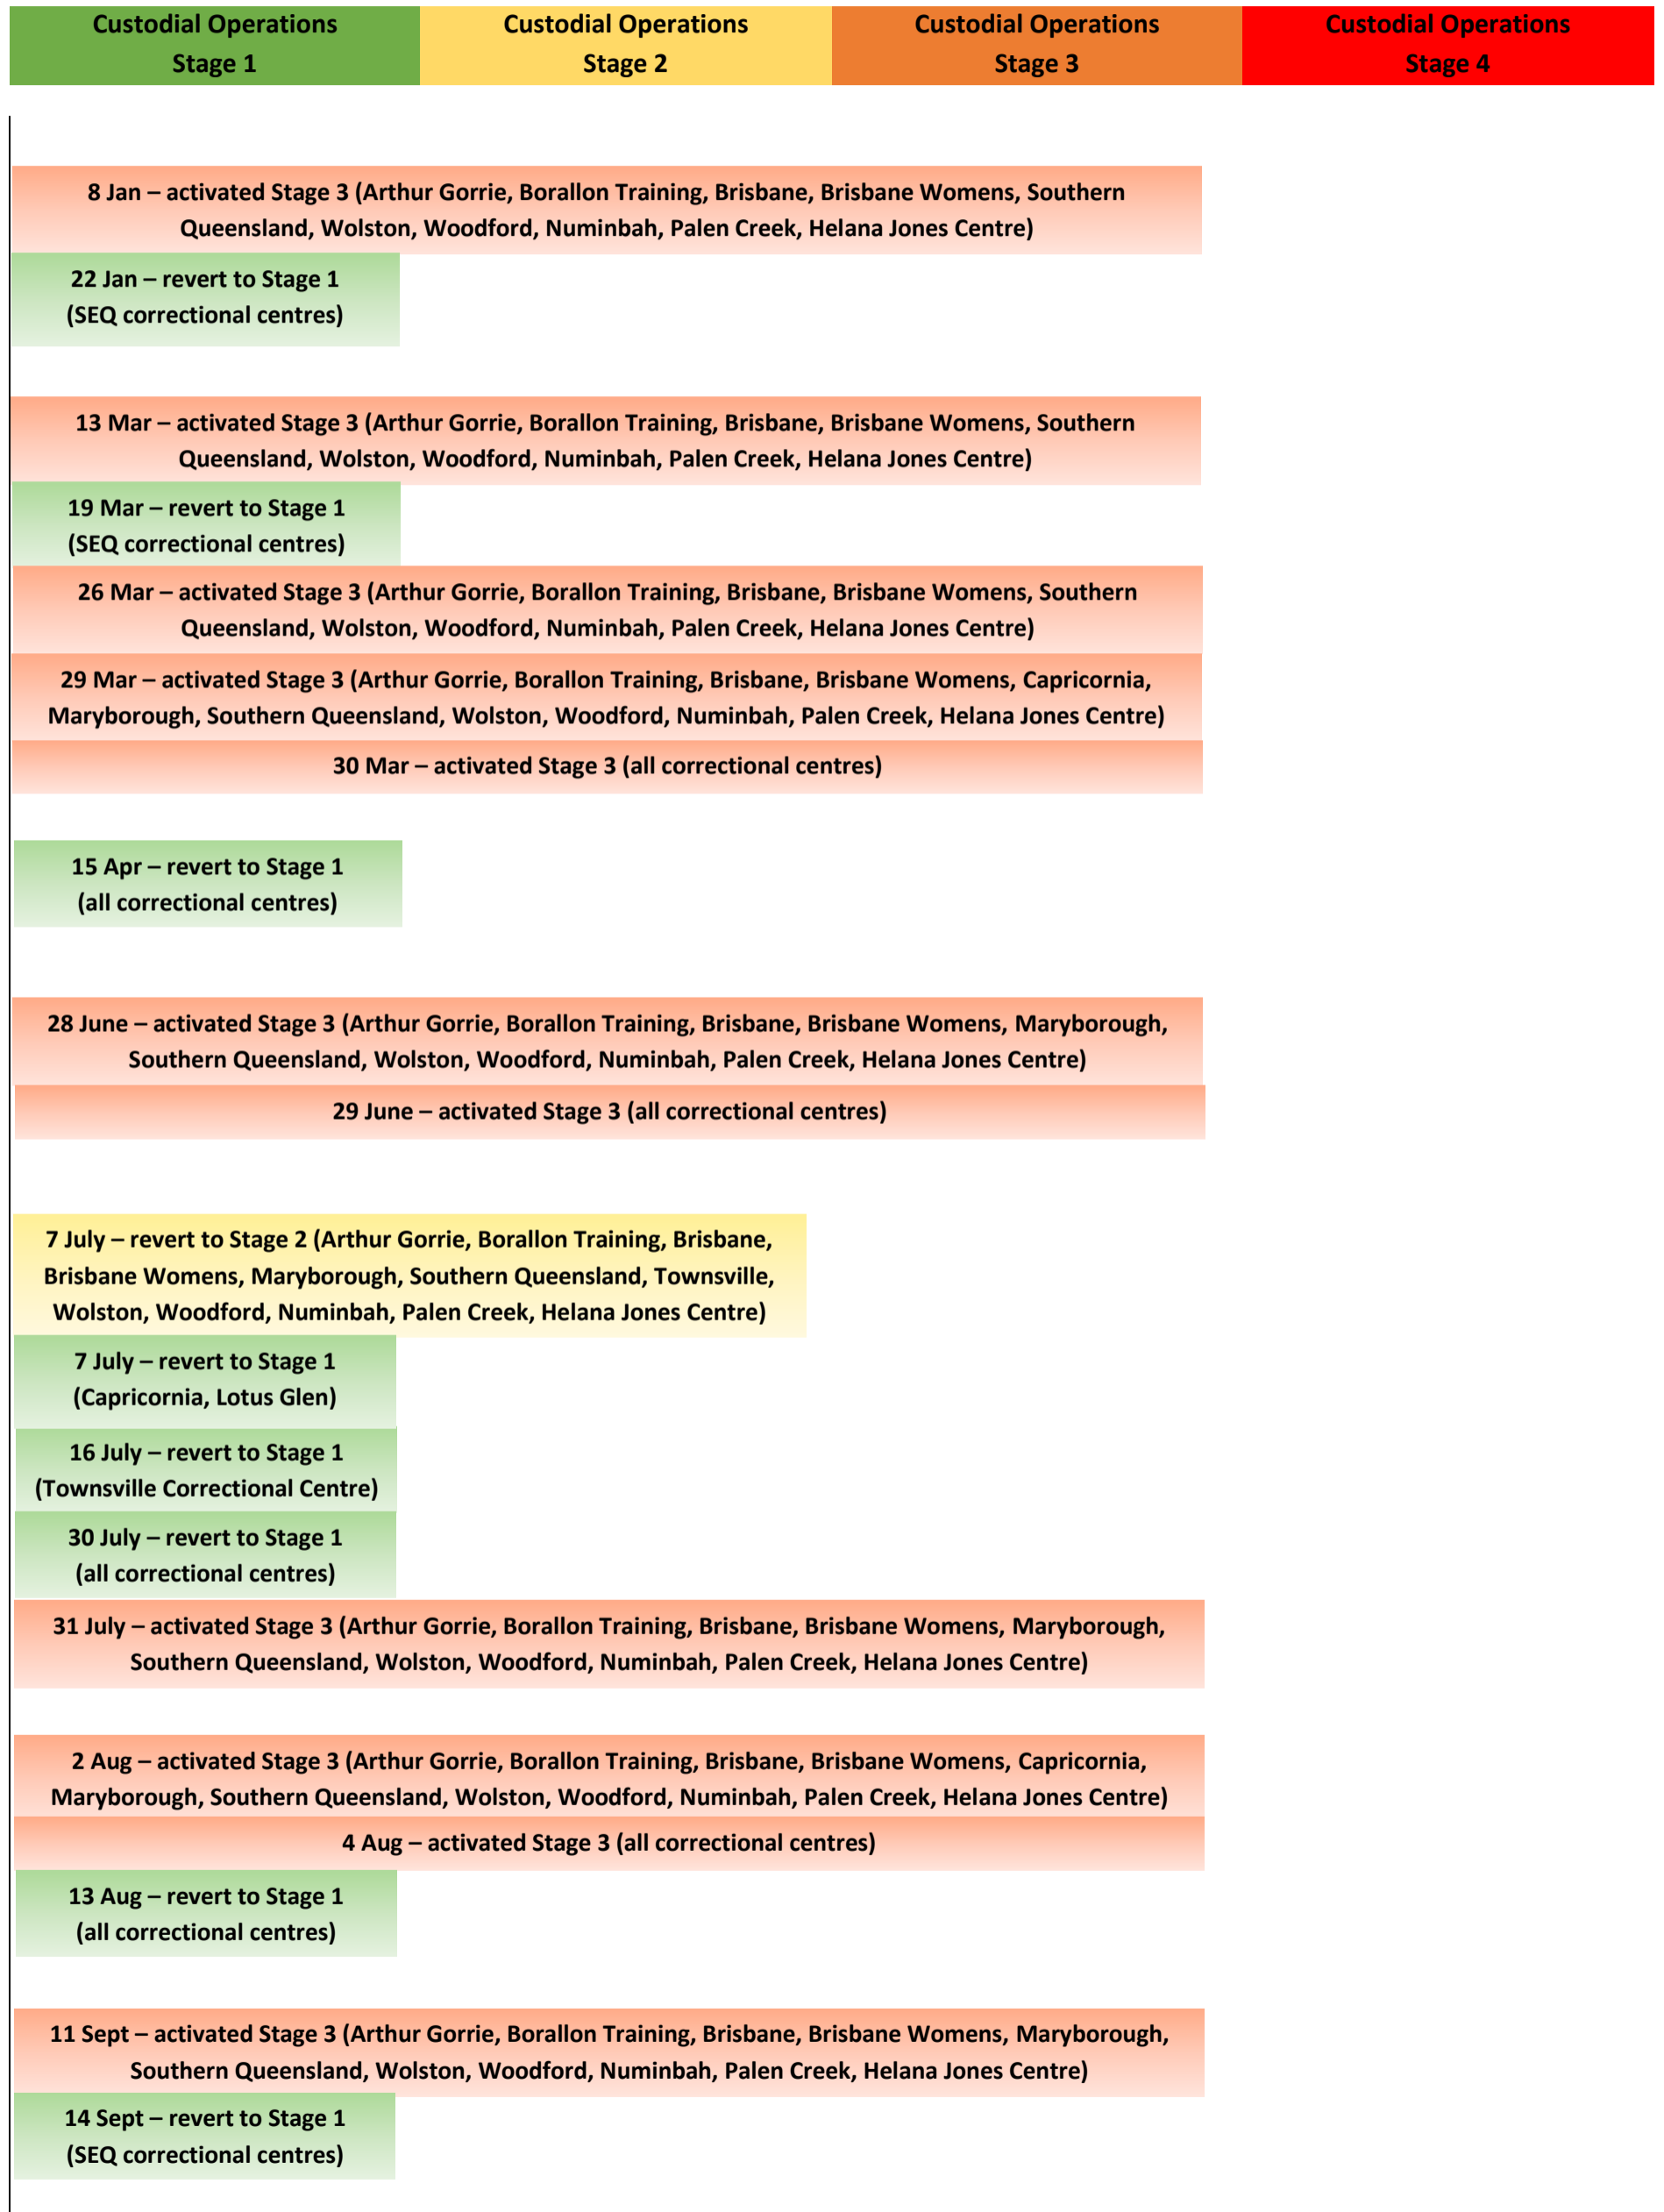

# Custodial Operations Stage Restriction Timeline

from January 2021 to Present

# Custodial Operations Stage Restriction Timeline

from January 2020 to December 2020