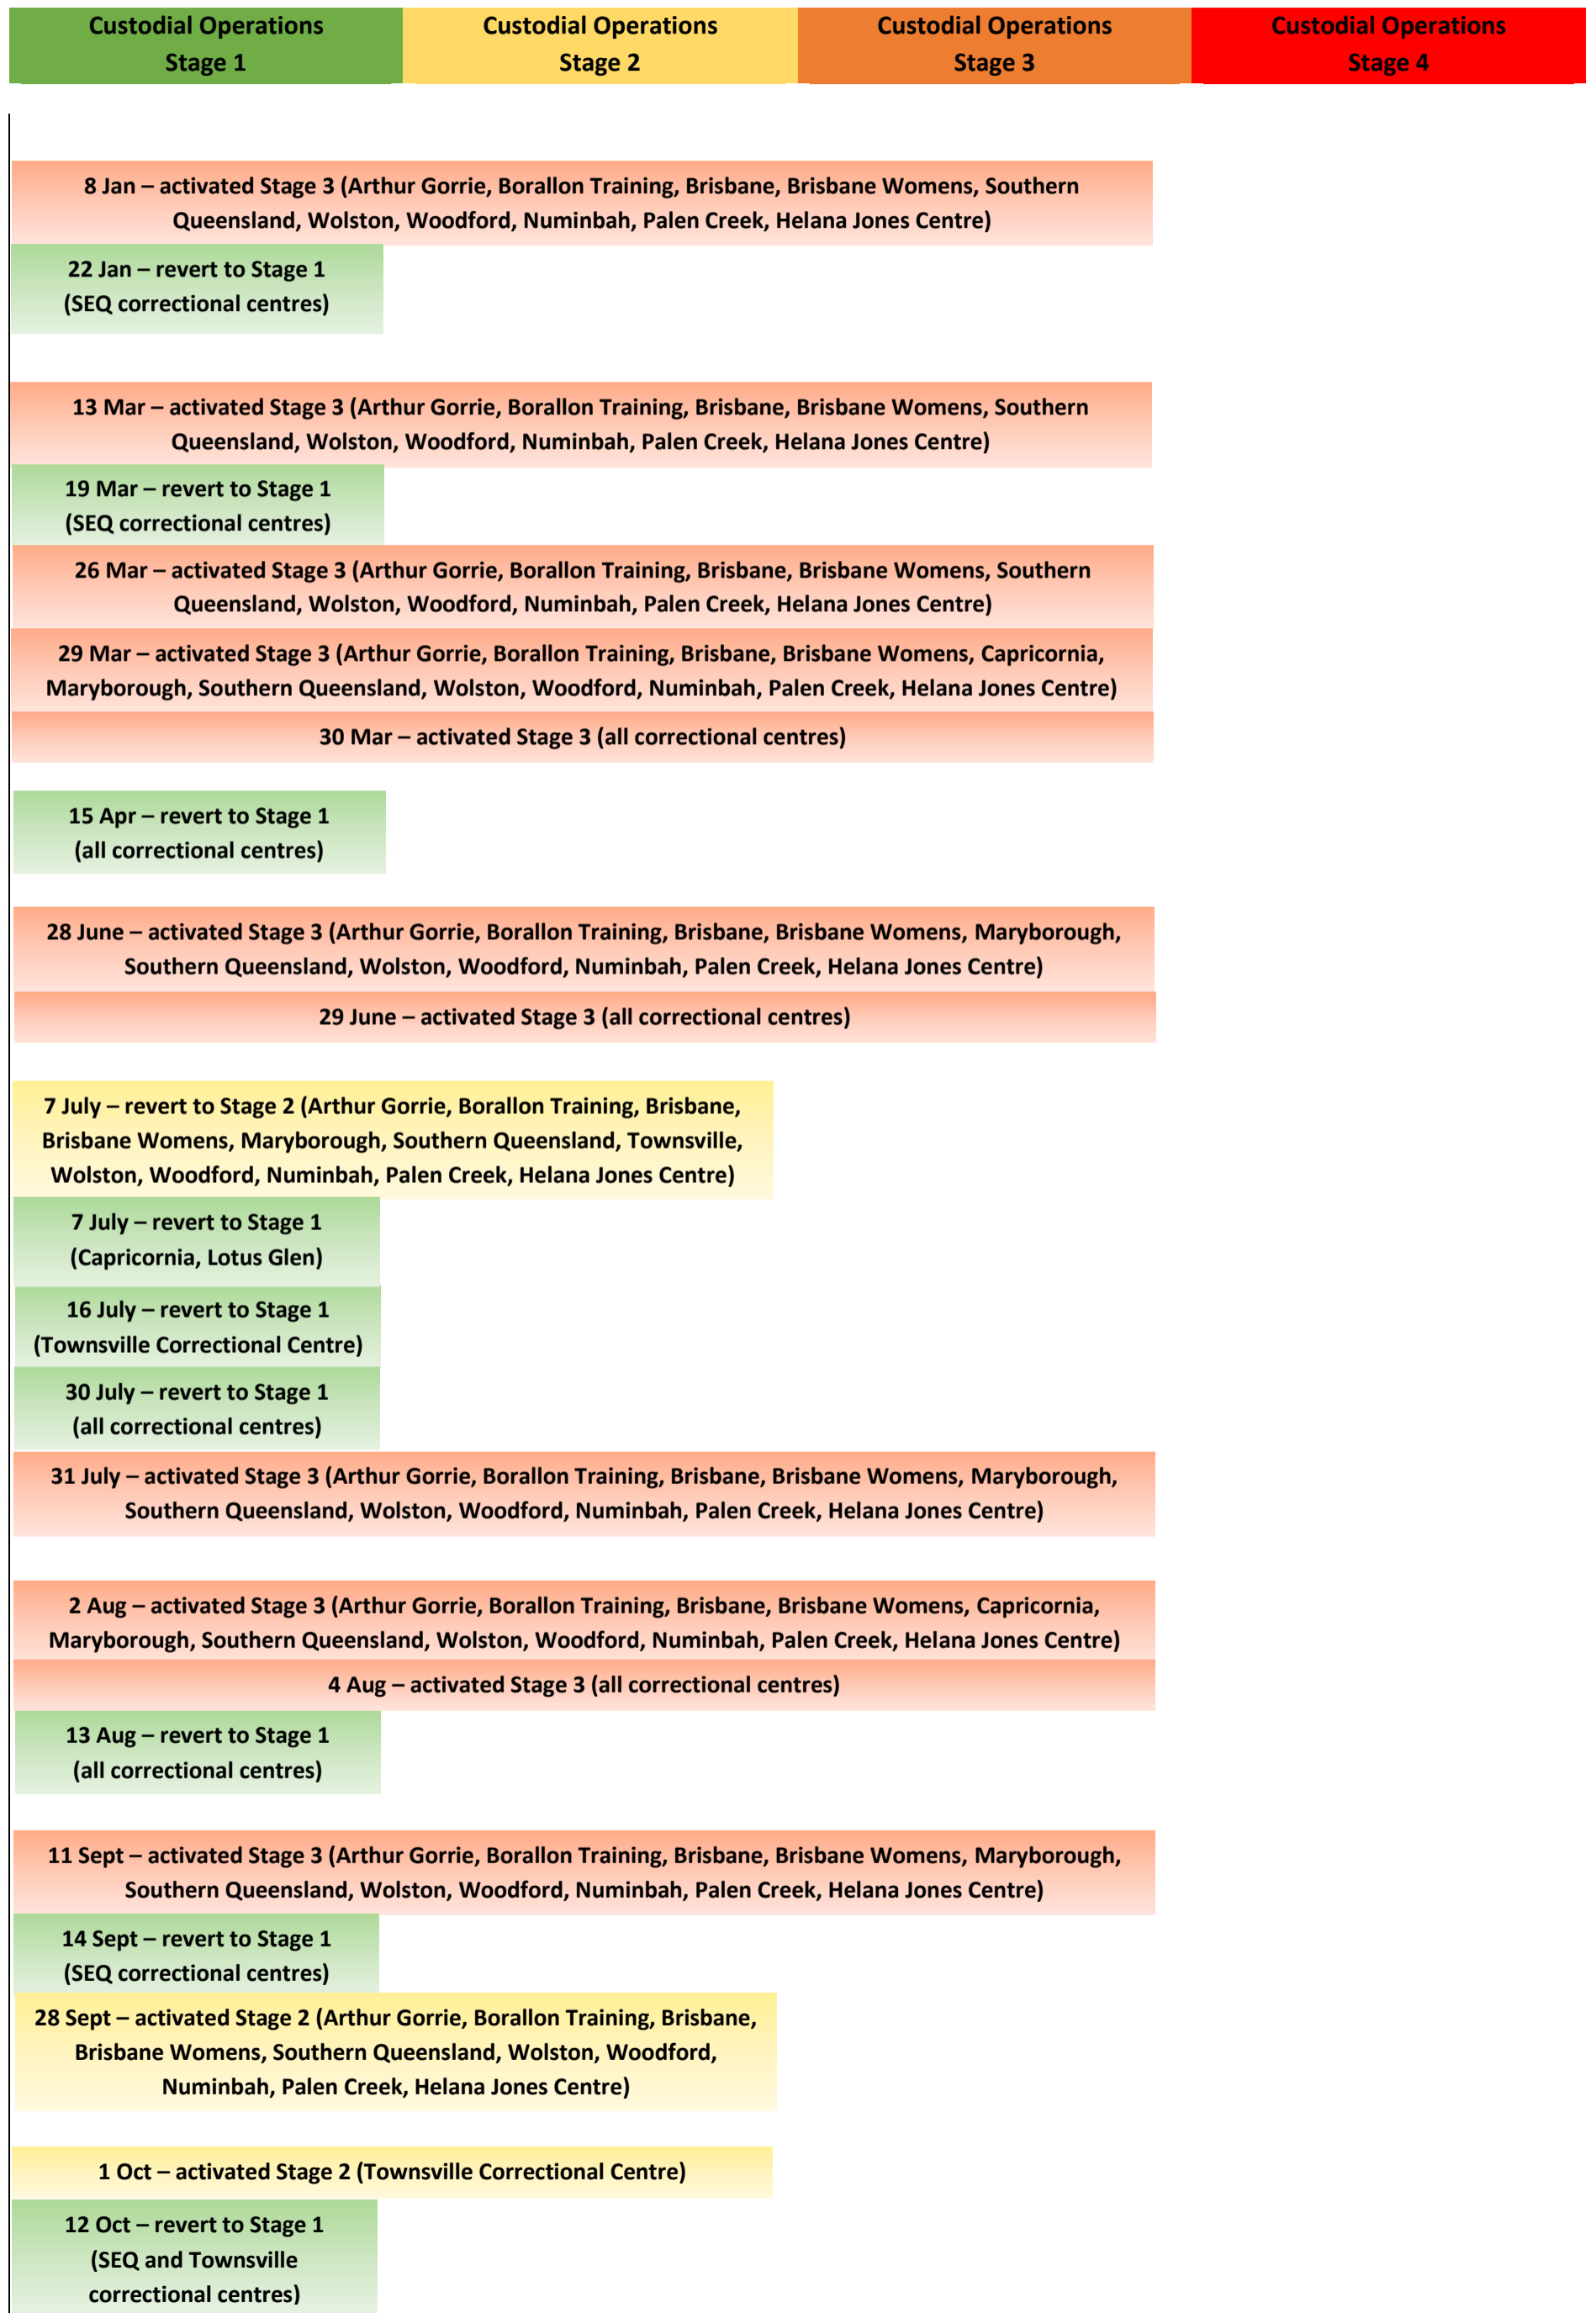

Custodial Operations Stage Restriction Timeline

from January 2021 to Present

Custodial Operations Stage Restriction Timeline

from January 2020 to December 2020